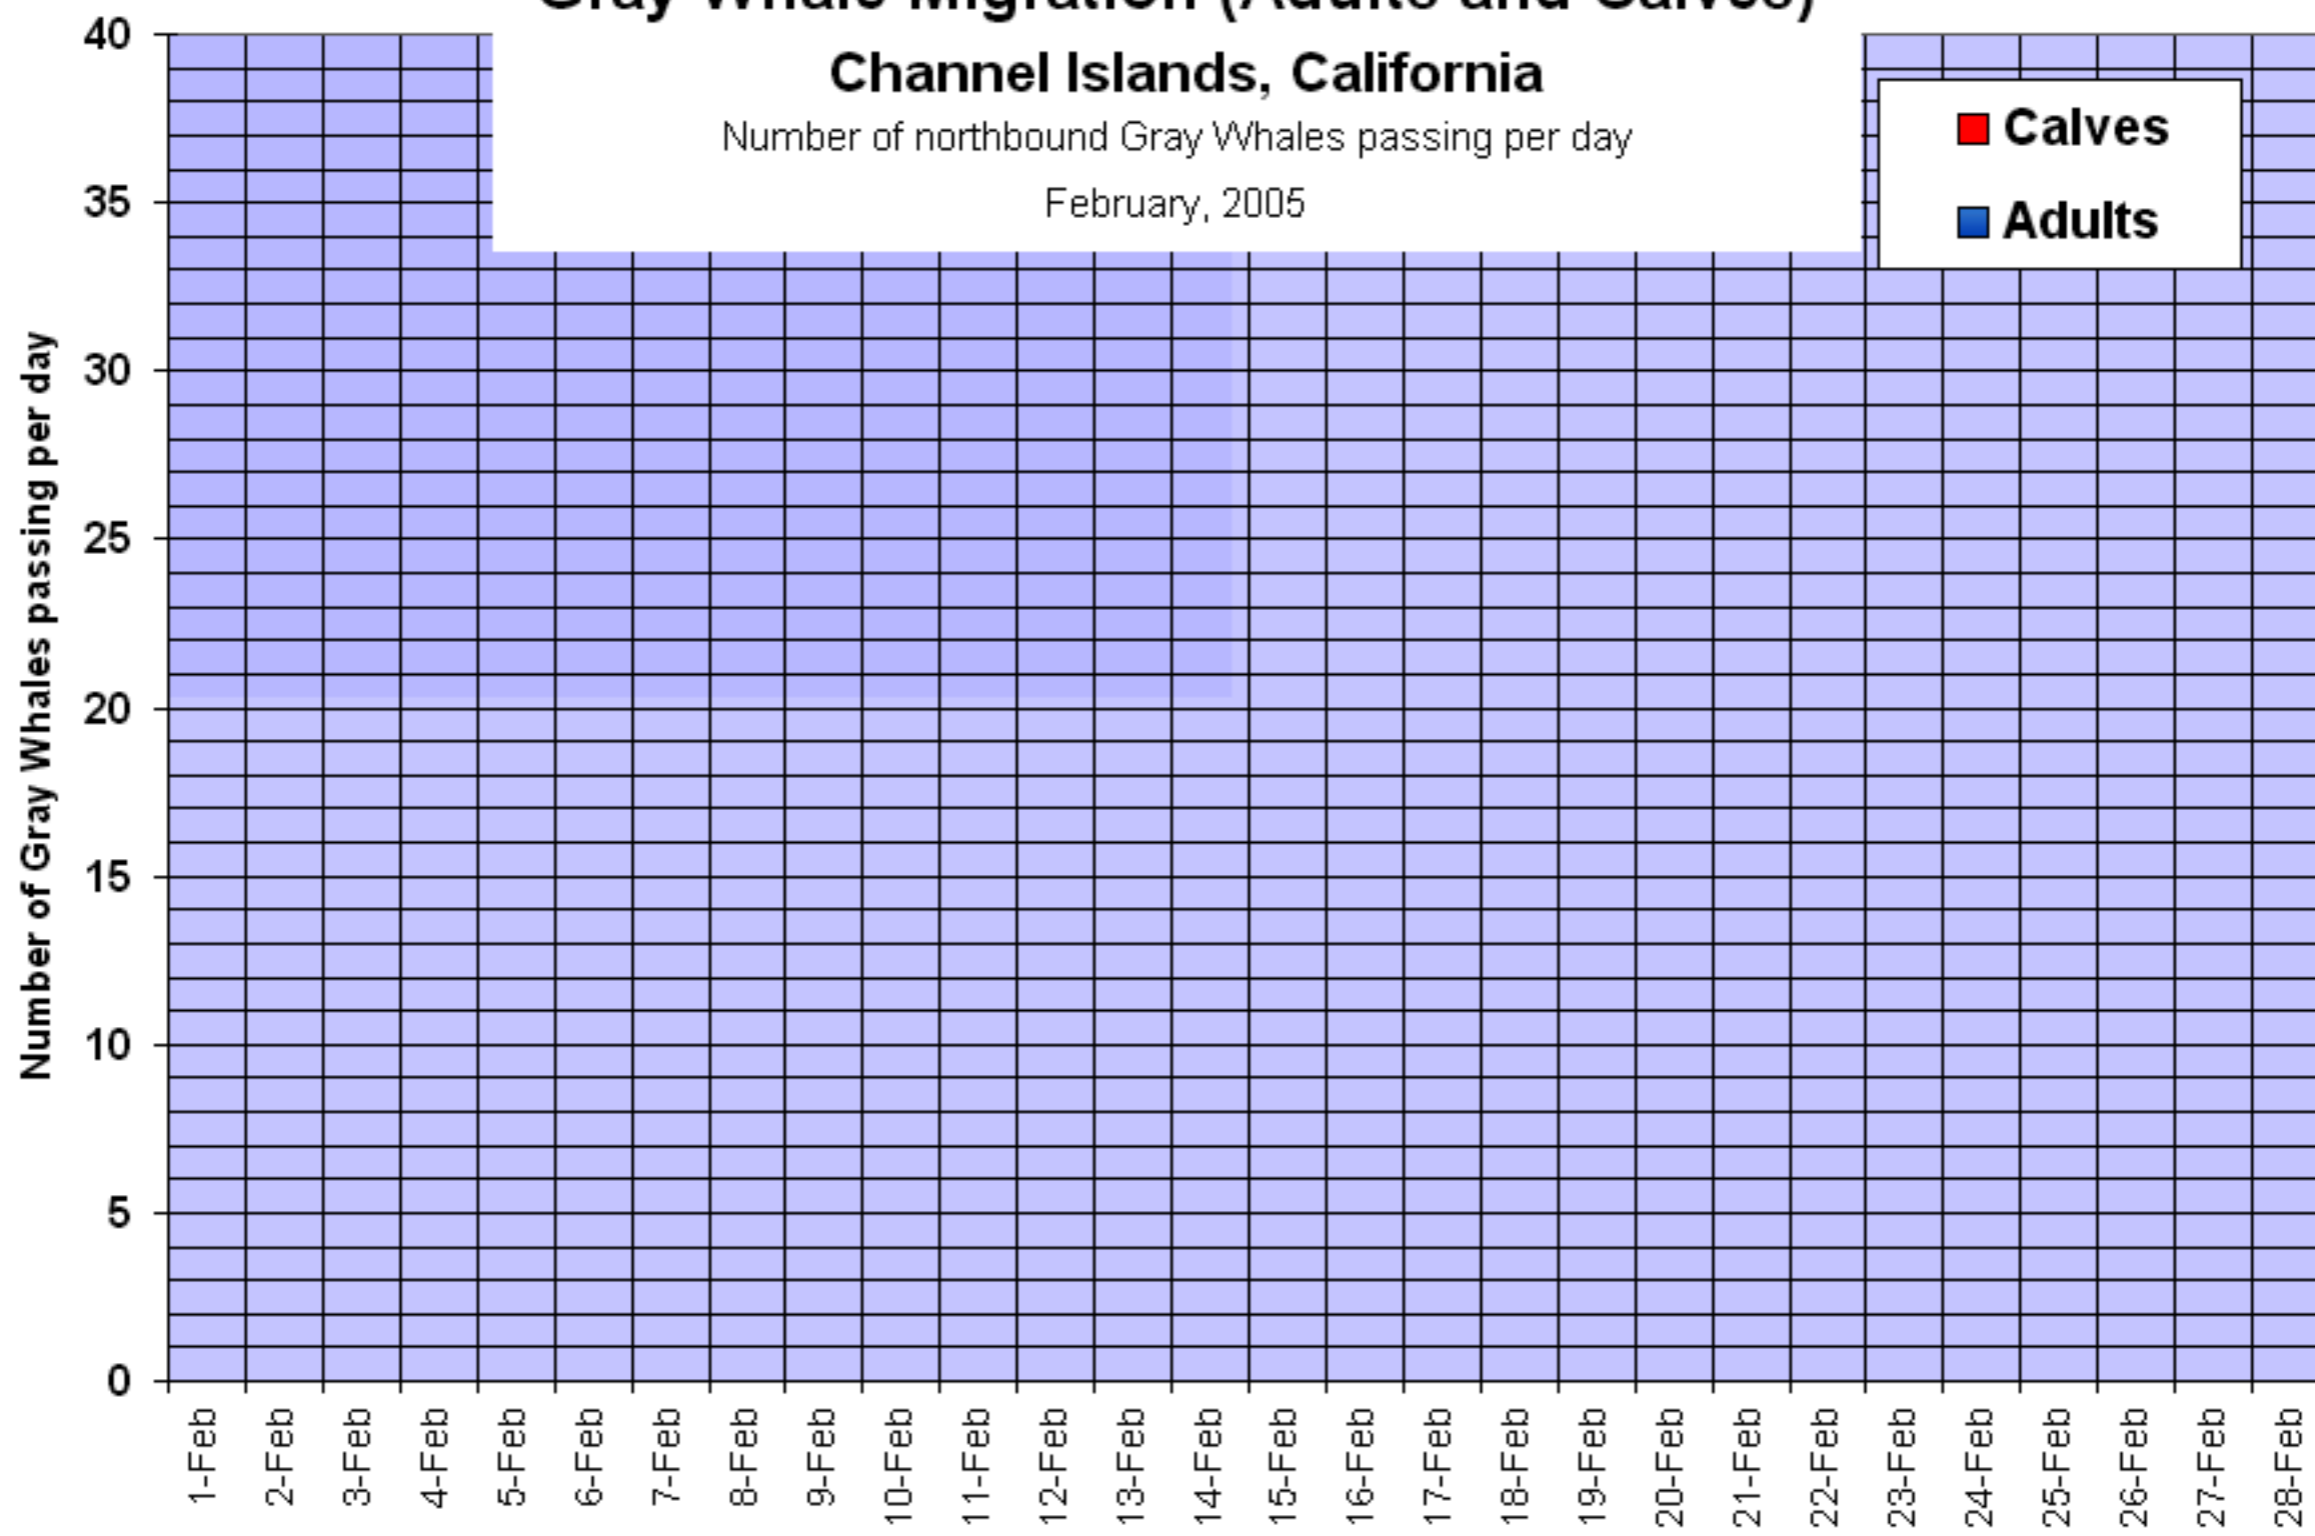

Gray Whale Migration (Adults and Calves)

Channel Islands, California

Number of northbound Gray Whales passing per day

February, 2005

Calves
Adults

Data Courtesy of the American Cetacean Society-CI