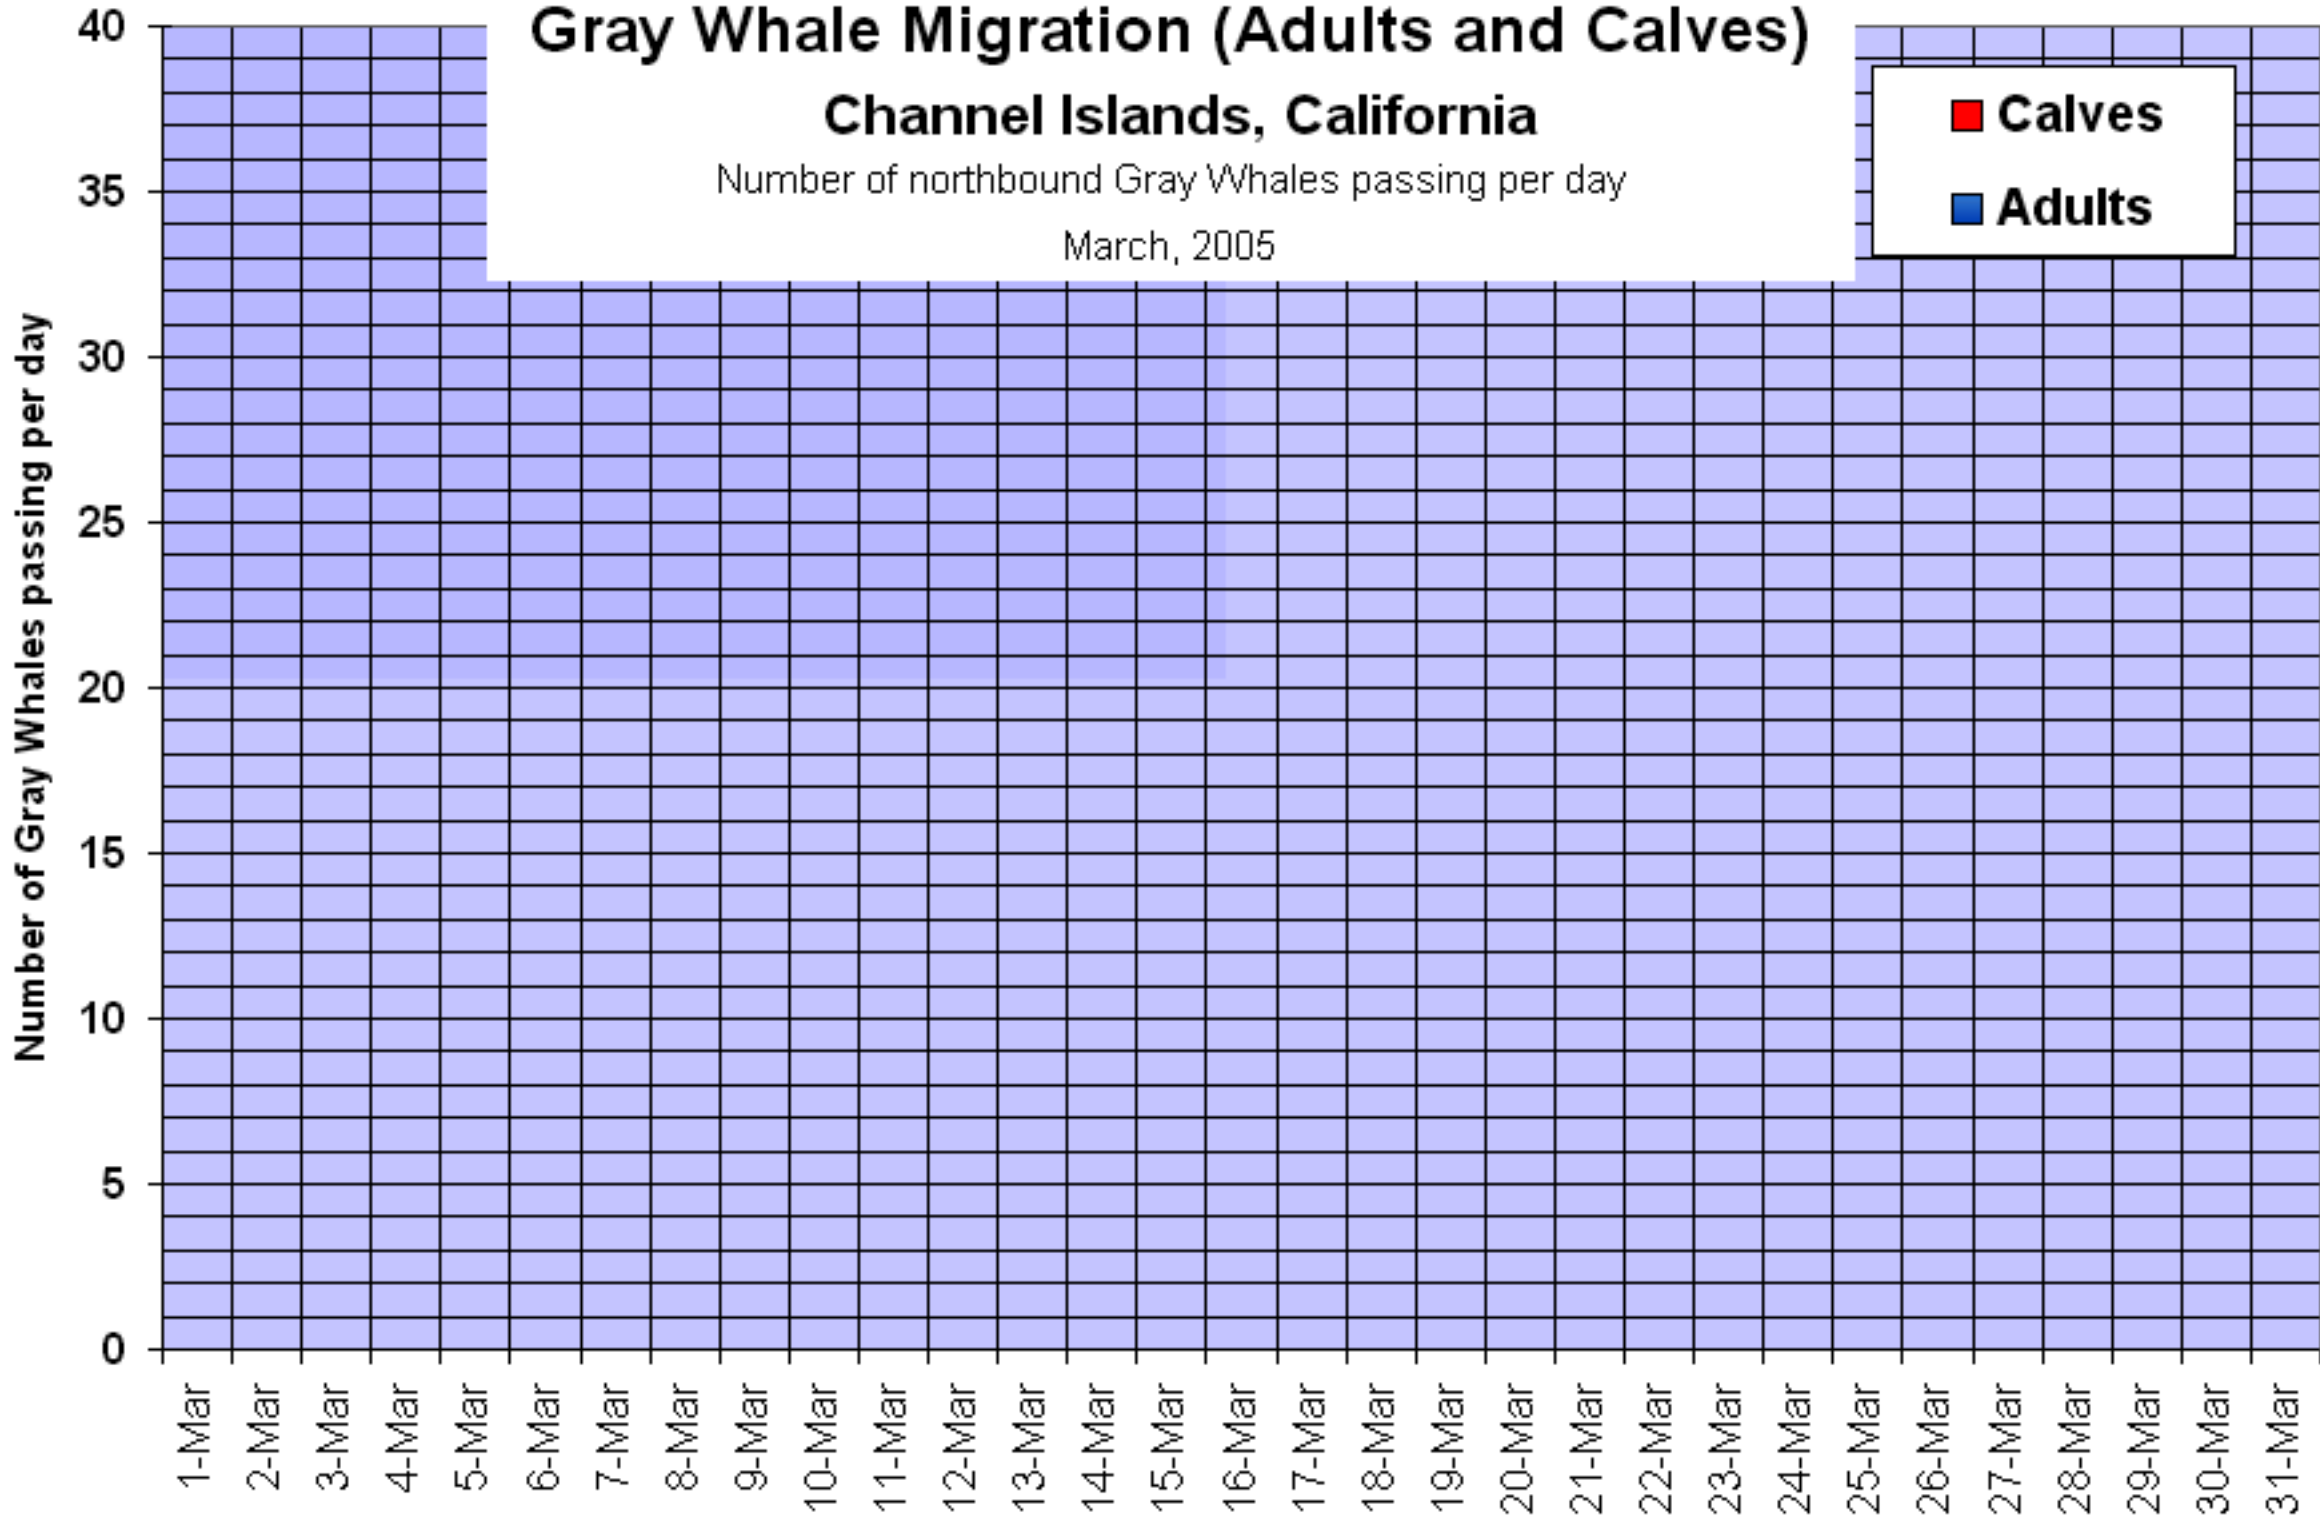

Gray Whale Migration (Adults and Calves)

Channel Islands, California

Number of northbound Gray Whales passing per day

March, 2005

Date

Data Courtesy of the American Cetacean Society-CI