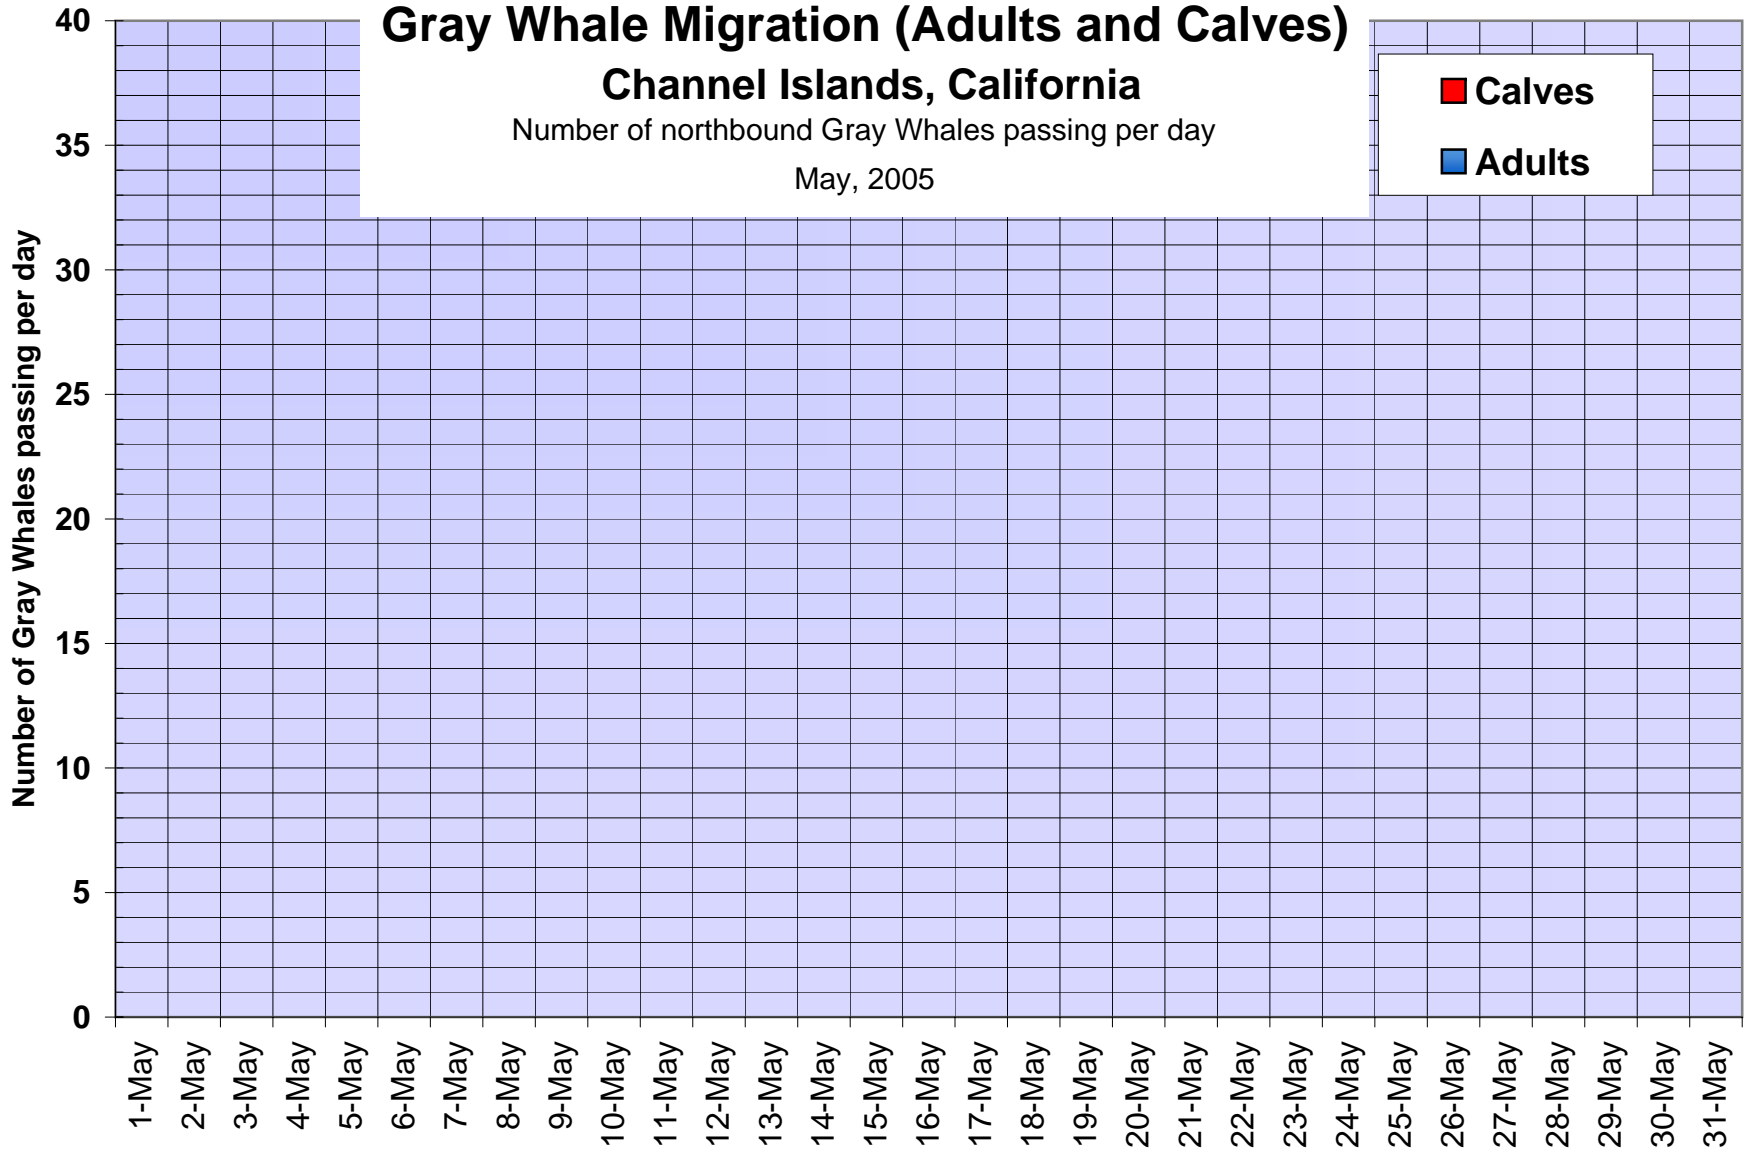

Gray Whale Migration (Adults and Calves)

Channel Islands, California

Number of northbound Gray Whales passing per day

May, 2005

■ Calves
■ Adults

Date

Data Courtesy of the American Cetacean Society-CI