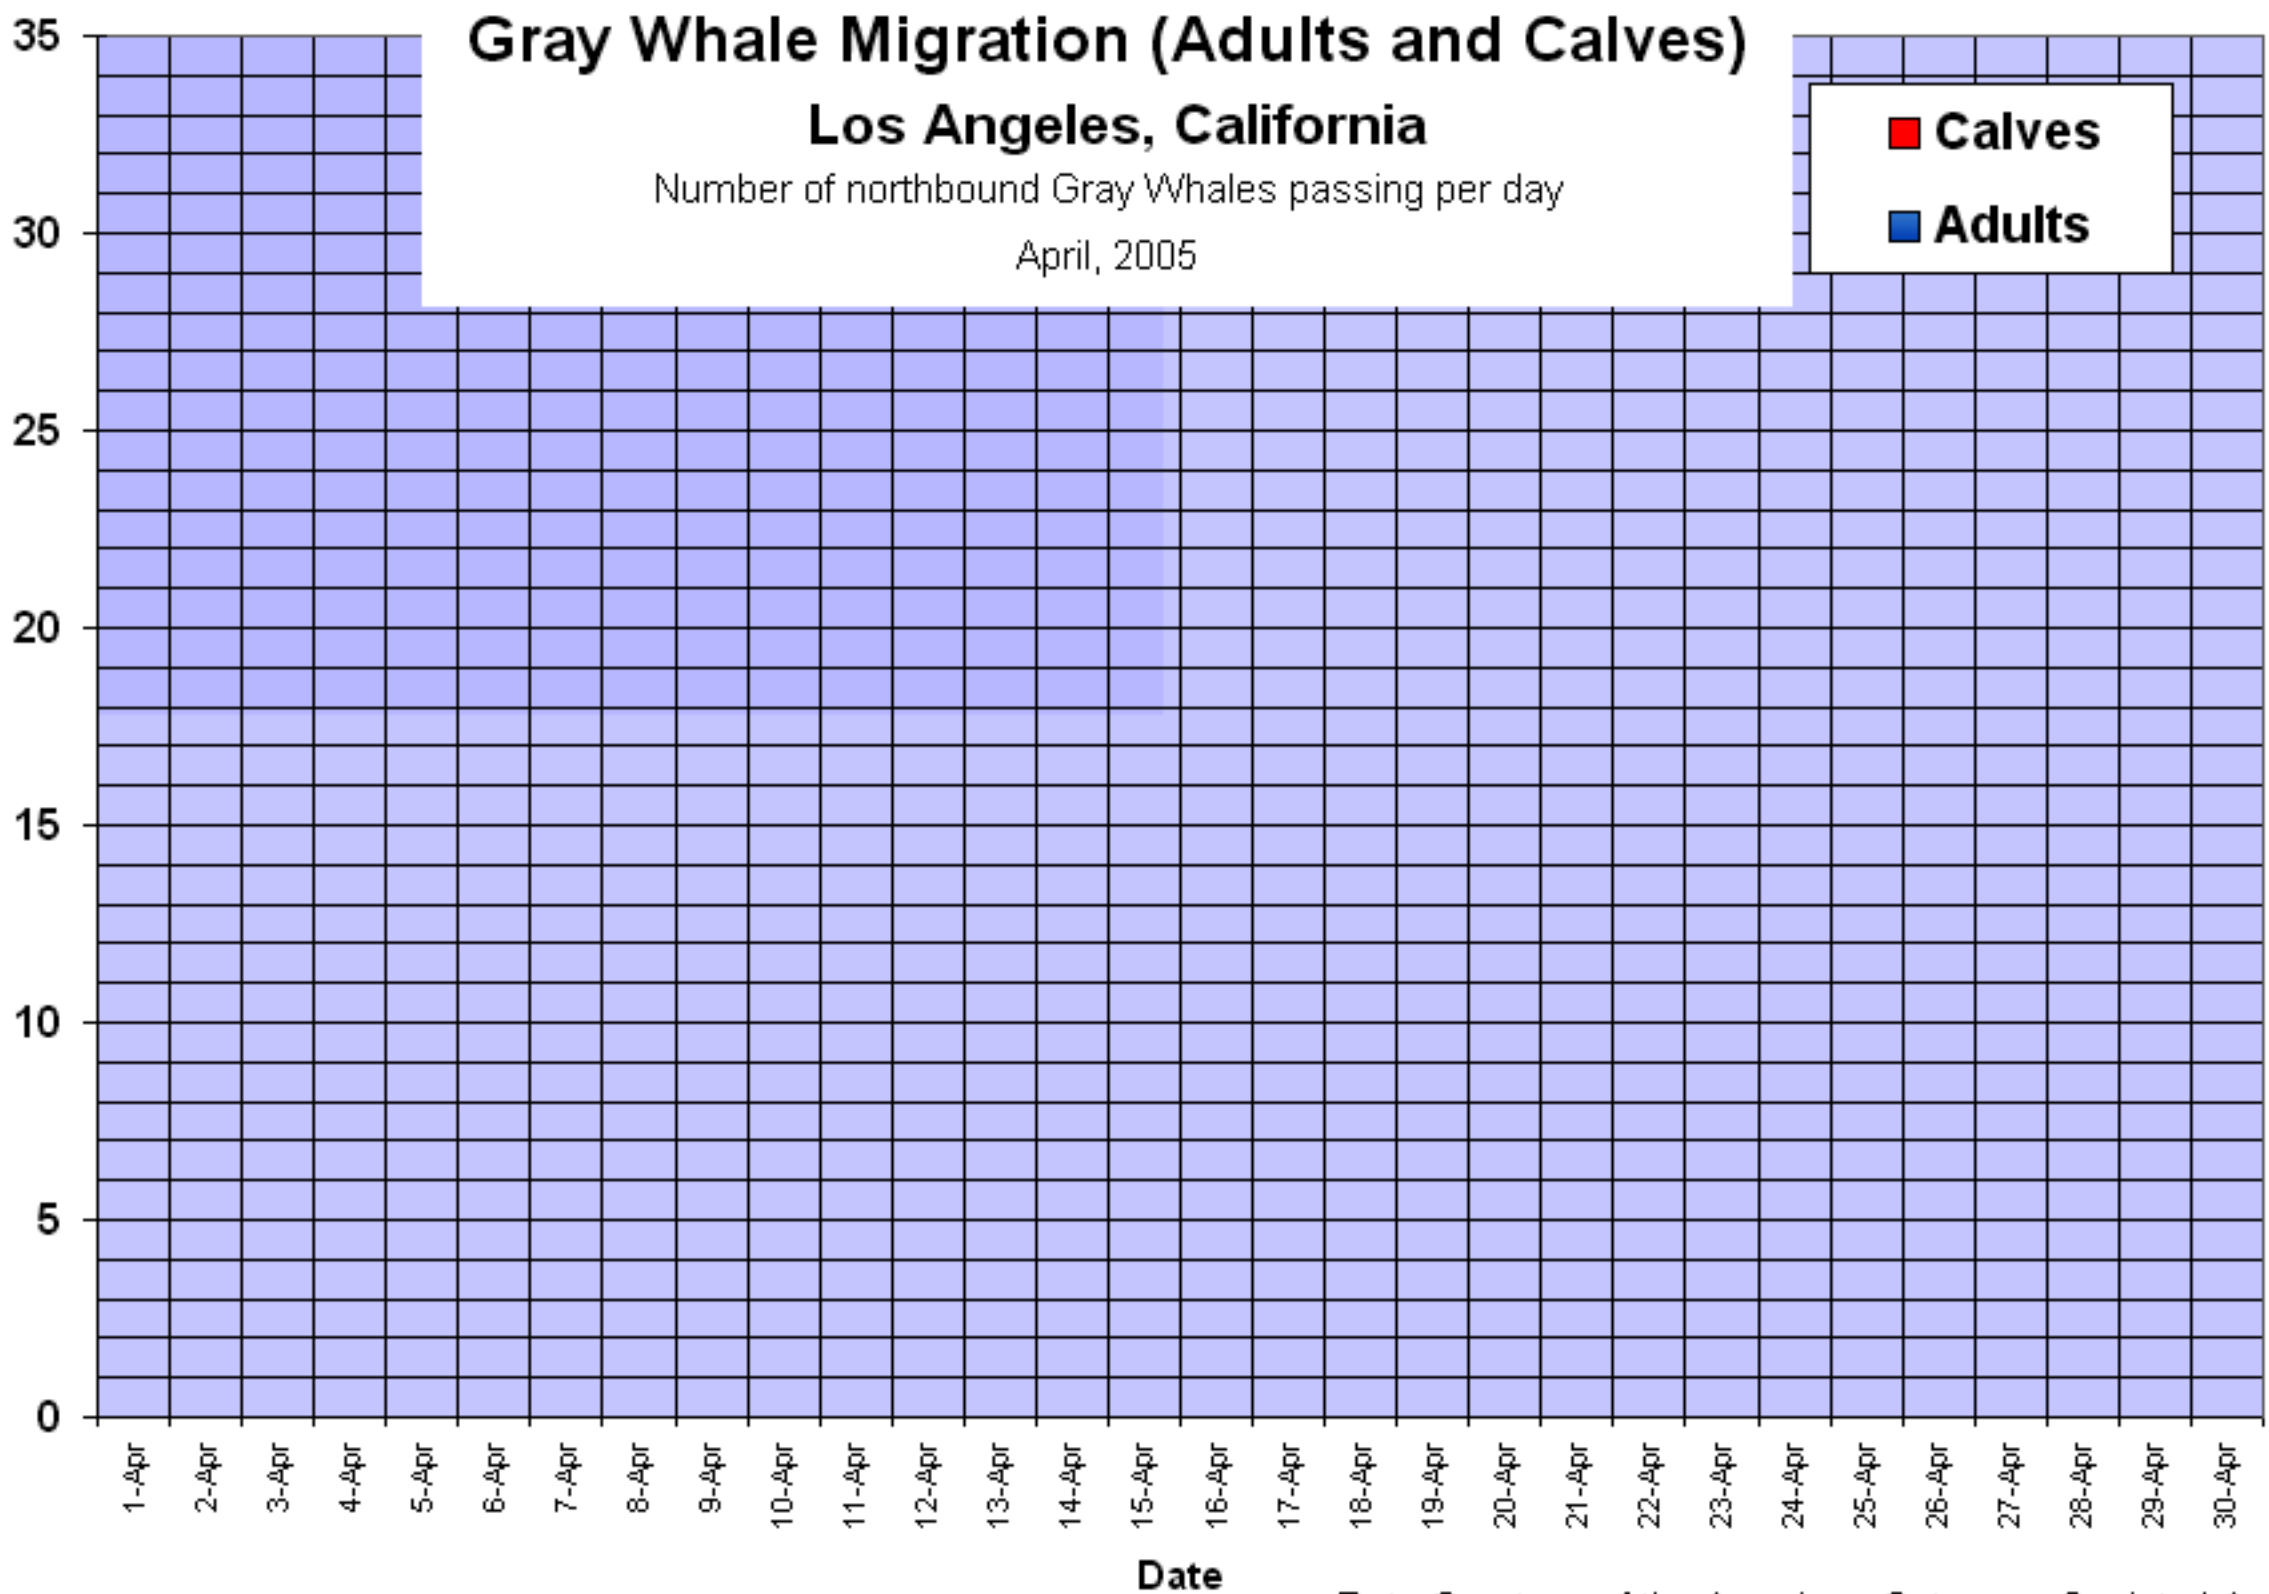

# Gray Whale Migration (Adults and Calves)

## Los Angeles, California

Number of northbound Gray Whales passing per day

April, 2005

■ Calves  
■ Adults

Number of Gray Whales passing per day

Data Courtesy of the American Cetacean Society-LA