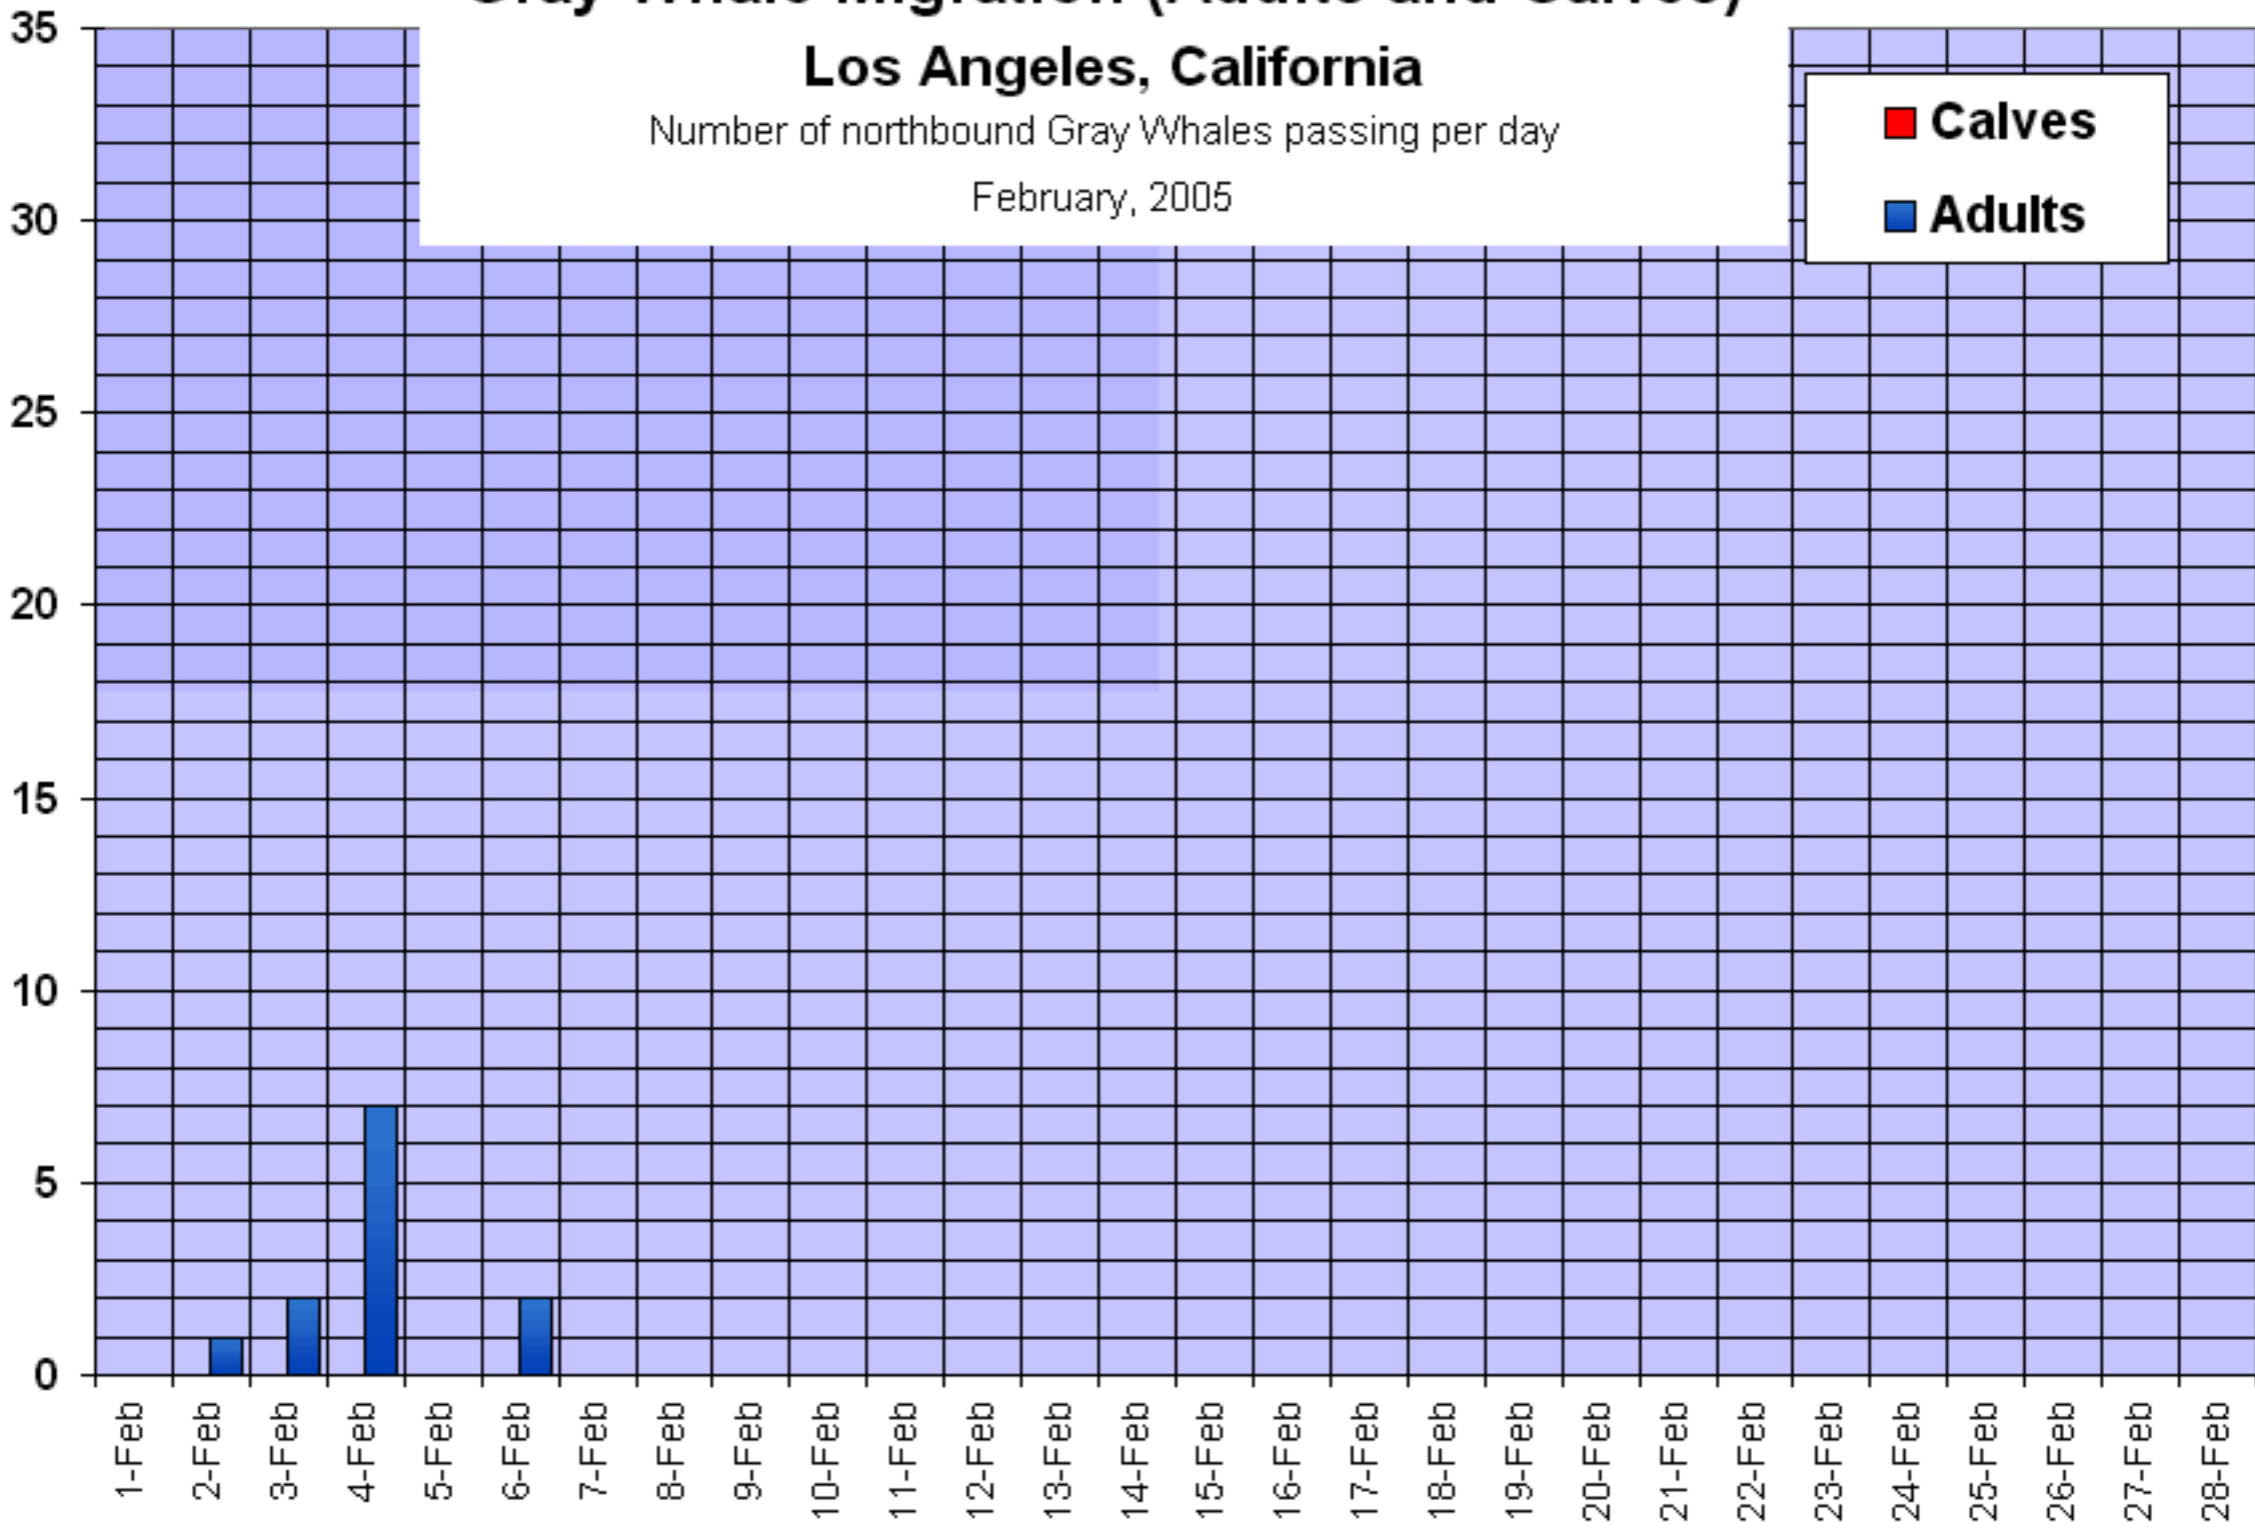

Gray Whale Migration (Adults and Calves)

Los Angeles, California

Number of northbound Gray Whales passing per day

February, 2005

Calves
Adults

Number of Gray Whales passing per day

Date

Data Courtesy of the American Cetacean Society-LA