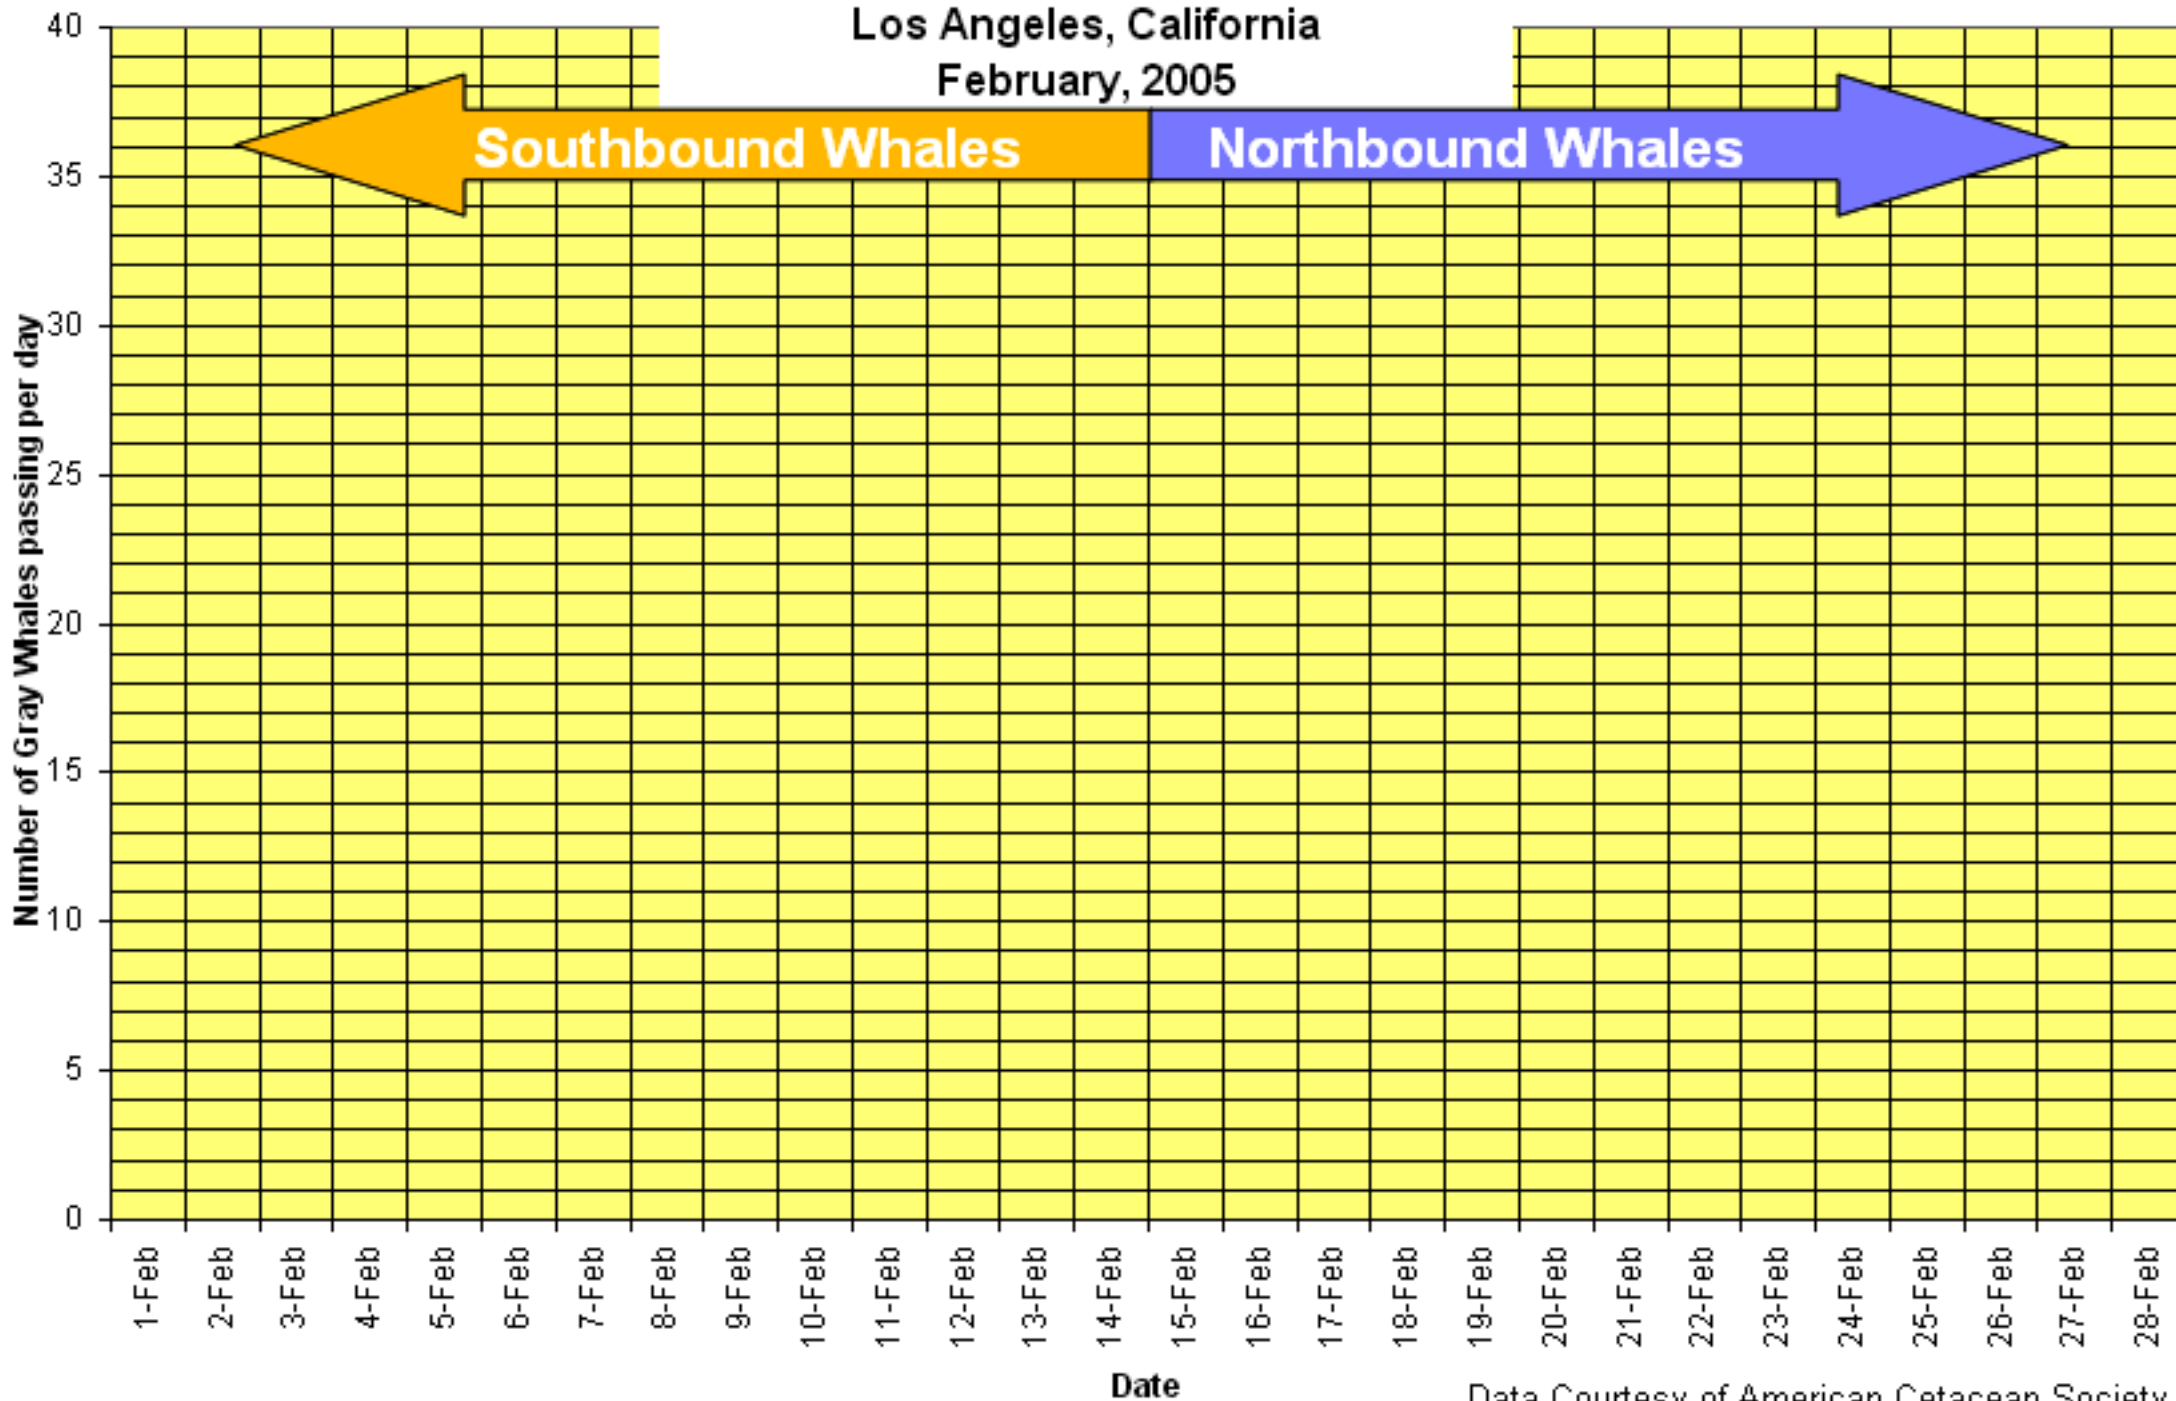

Gray Whale Migration (Adults and Calves)  
Northbound and Southbound Travel  
Los Angeles, California  
February, 2005

Data Courtesy of American Cetacean Society, LA