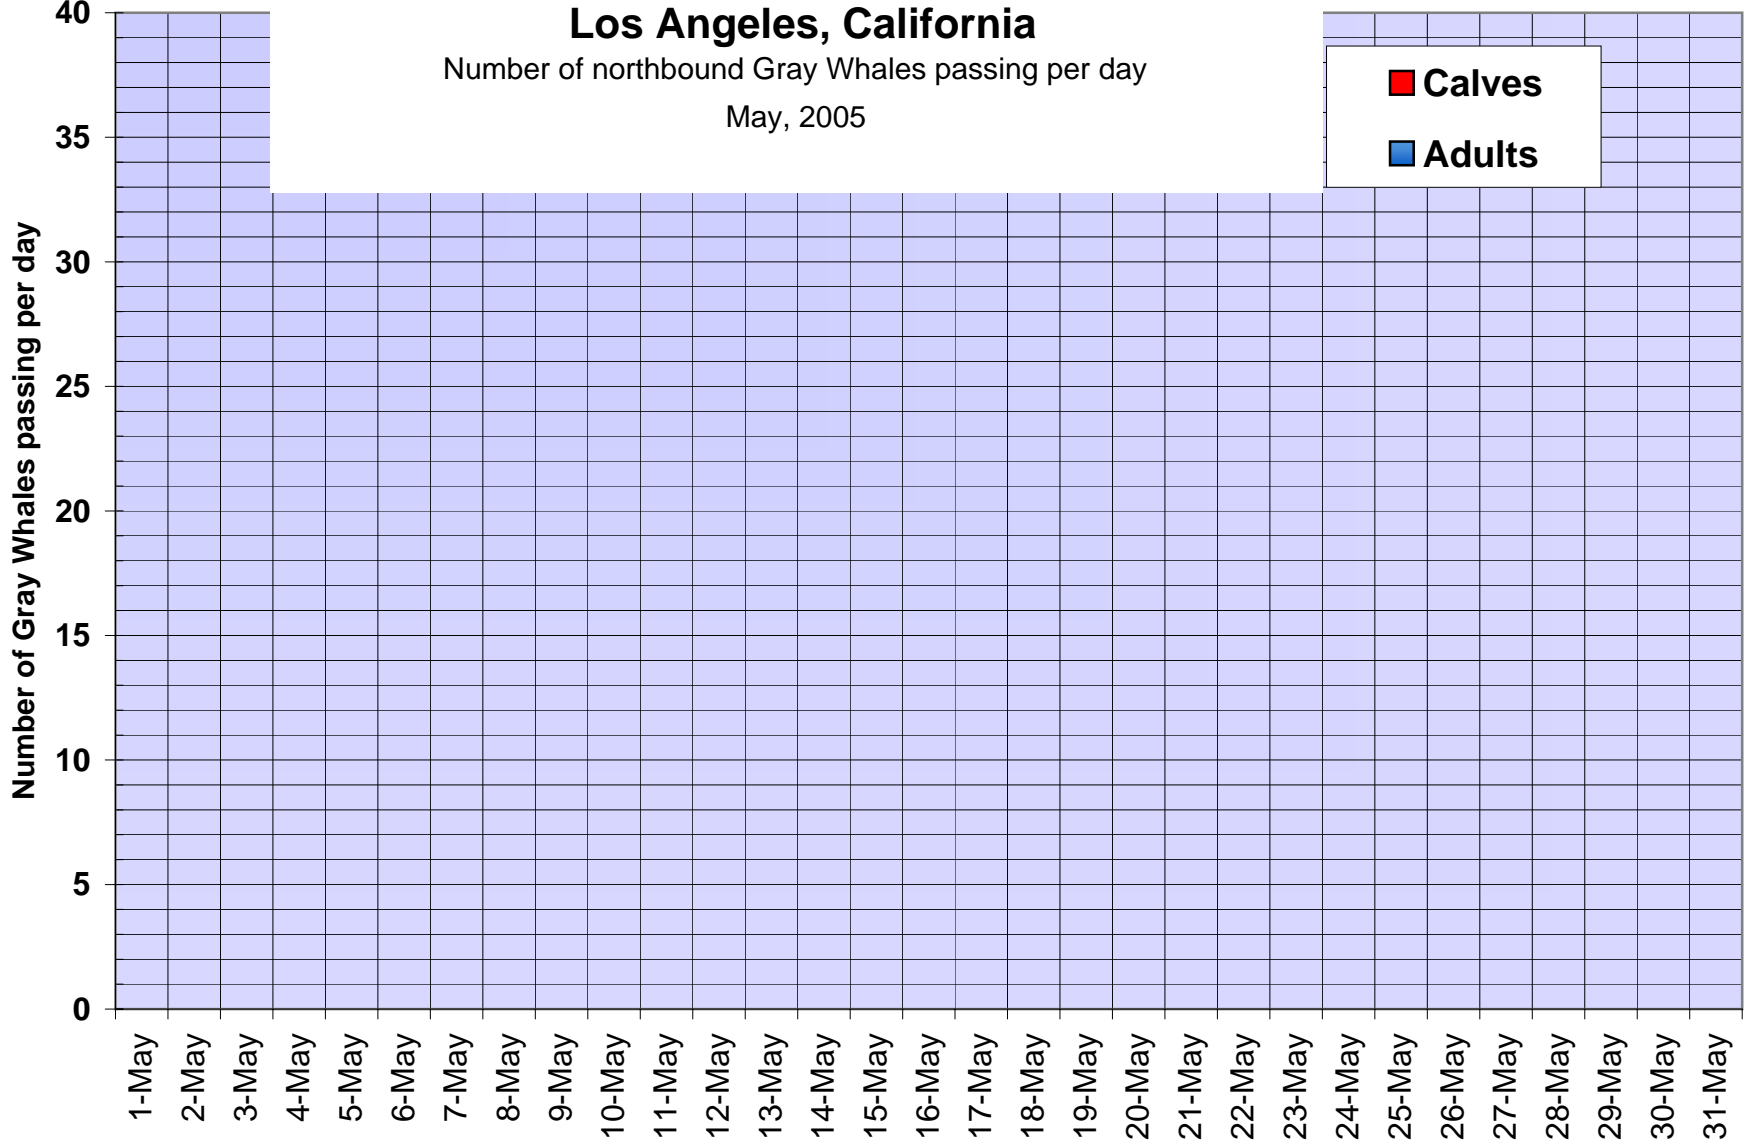

Gray Whale Migration (Adults and Calves)

Los Angeles, California

Number of northbound Gray Whales passing per day

May, 2005

Date Data Courtesy of the American Cetacean Society-LA