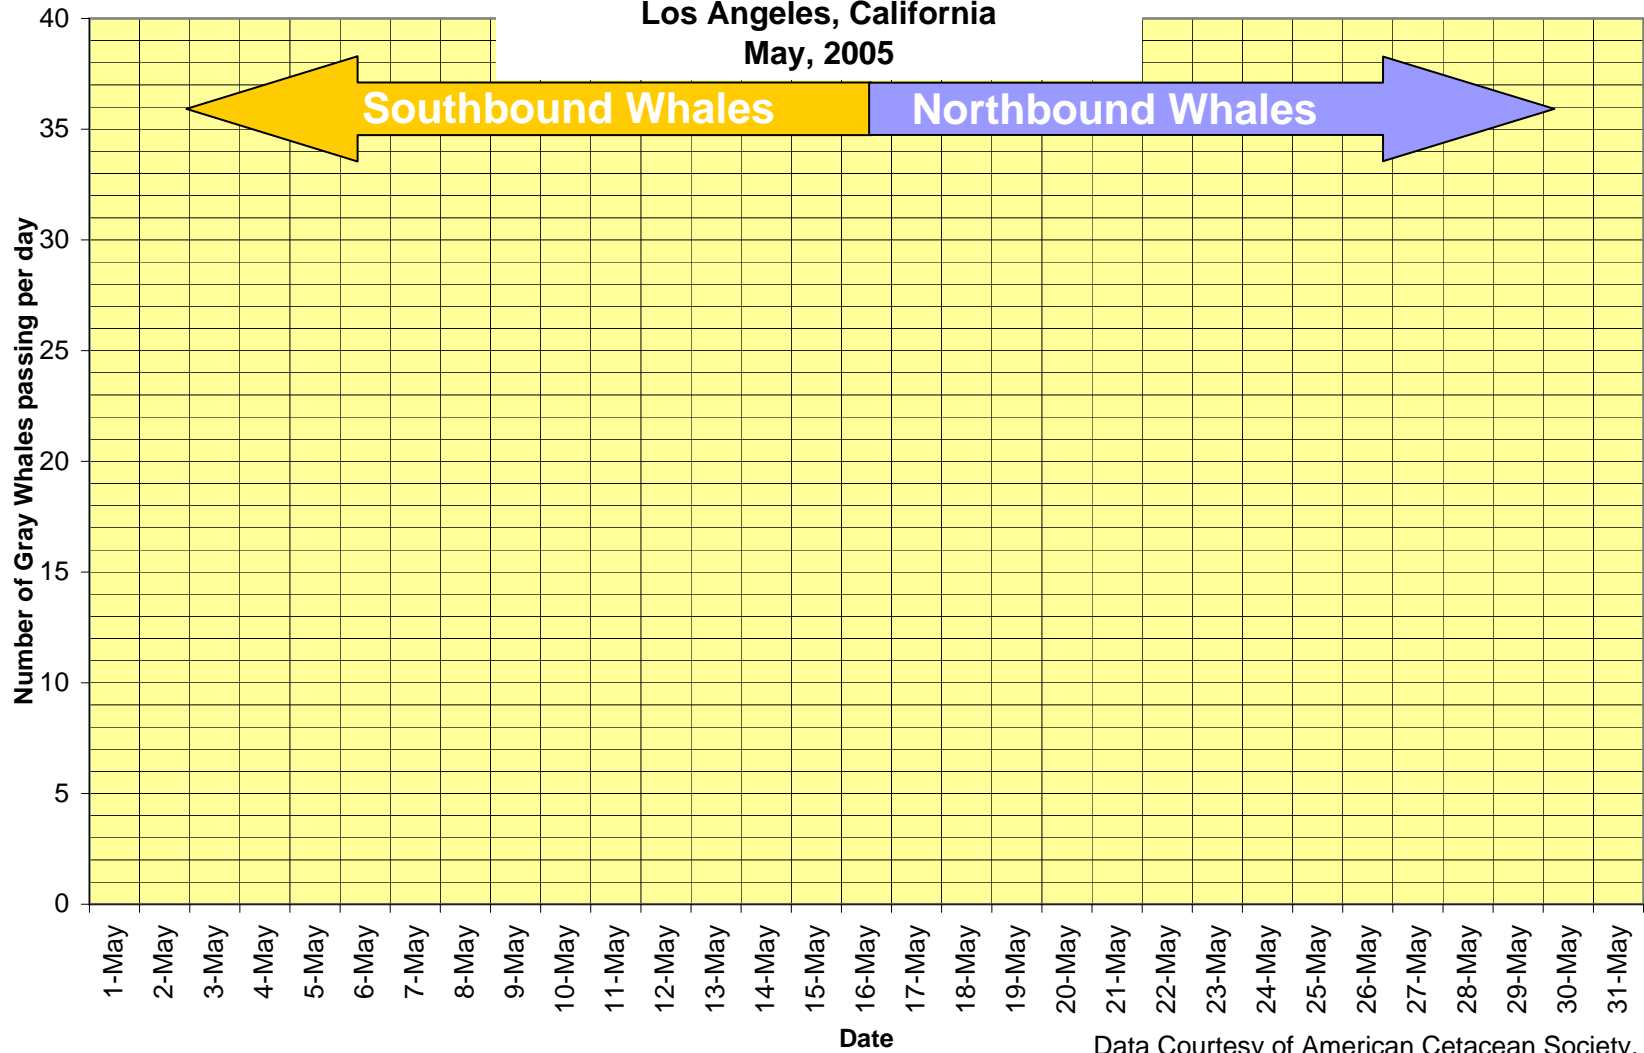

Gray Whale Migration (Adults and Calves)
Northbound and Southbound Travel
Los Angeles, California
May, 2005

Data Courtesy of American Cetacean Society, LA